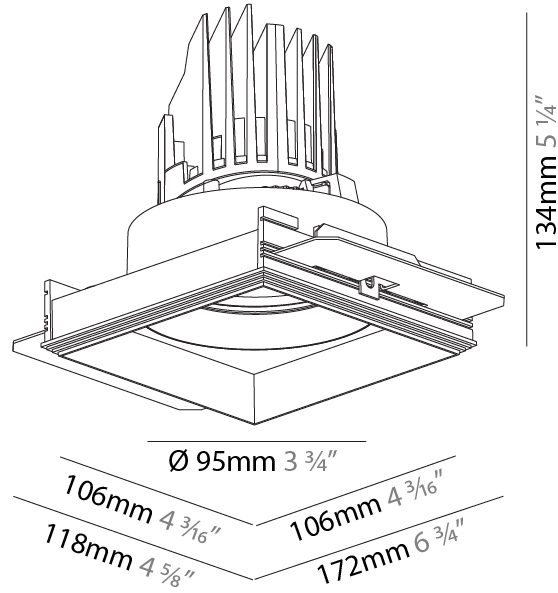

ELECTRICAL

Lamp Type: LED (Zhaga Standard)
Input Wattage (W): 16.5
Total Output Wattage (W): 14.7
Dimming: Dali Dimming
Driver Included: No
Driver Location: Recessed Housing
Driver Type: Constant Current - 120Vac
Driver Class: Class 2
Housing: See Components
Input Voltage (V): 120
Constant Current (MA): 350

LED

Number of LEDs: 1
Max. Delivered Lumen (lm): 770
Nominal Lumen (lm): 1140
CRI: >90 CRI
Lamp Life (hrs): 50000
Upon Request: RGB-W Tunable White Special Color Temperature Special LED

OPTICAL

Reflector°: 20 / 40 / 60
Adjustability: Rotational 355°; Tilt 30°
Upon Request: Special Beam Angles

RATINGS AND CERTIFICATIONS

Certified By: Certified for North American Standards
Zaneen Lighting Inc. © 2024, P.O. Box 3387, Farm 247-9319, www.zaneen.com

For international specifications by adding 'INT' at the end of the existing Model #. For assistance on 'custom' specifications, contact zteam@zaneen.com. In a constant effort to supply the best product, we reserve the right to change specifications or materials without notice. The most recent specification sheets are found at zaneen.com