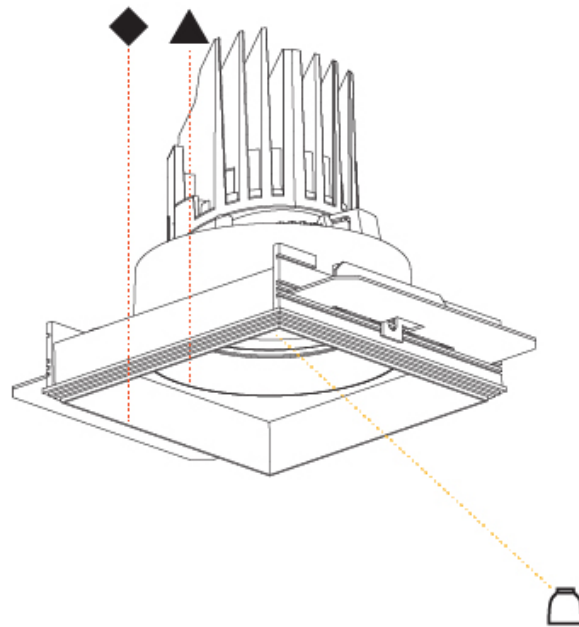

BIONIQ SQUARE ADJUSTABLE TRIMLESS

A35530-

PROJECT	_____
TYPE	_____
SPECIFIER	_____
QUANTITY	_____
DATE	_____