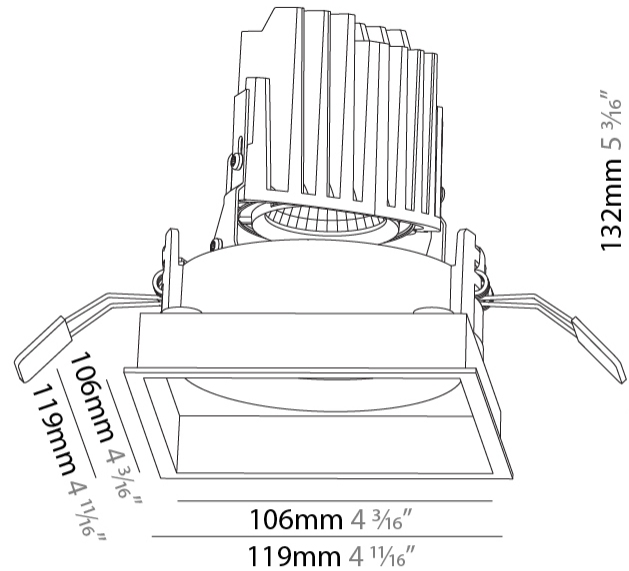

PHYSICAL

Shape: Square
Length (mm): 119
Length (in): 4 11/16
Width (mm): 119
Width (in): 4 11/16
Depth (mm): 132
Depth (in): 5 3/16
Ceiling Thickness (mm): 10 / 12.5 / 15
Ceiling Thickness (in): 3/8 or 1/2 or 9/16
Min. Recessing Depth (mm): 200
Min. Recessing Depth (in): 7 7/8
Light Distribution: Adjustable / Downlight
Weight (kg): 0.544
Weight (lbs): 1.2
Fixture Finish: SSR / BKV / CWI / CRY / HAB / UFT / ITA / RUA / FTG / MYG / LOD / PUS / FRO / FUP / KIA / POP / BLS / SPG / MEY / GOH / GUM / CHC / COM / ABZ / JAG / OBR / MOS / ROR
Fixture Material: Aluminum Die Cast
Cut-out Measurements: 114mm / 4 1/2" x 114mm / 4 1/2"

ELECTRICAL

Lamp Type: LED (Zhaga Standard)
Input Wattage (W): 13.2 / 16.5
Total Output Wattage (W): 12 / 14
Dimming: Tri-Mode (Non-Dimming and Phase Dimming (120Vac only) and 0-10V Dimming)
Driver Included: No
Driver Location: Recessed Housing
Driver Type: Constant Current - Universal
Driver Class: Class 2
Housing: See components
Input Voltage (V): 120 - 277
Constant Current (MA): 350

LED

Number of LEDs: 1
Color Temperature (°K): 2700 / 3000 / 3500 / 4000
Max. Delivered Lumen (lm): 850 / 950 / 1019 / 1040
Nominal Lumen (lm): 960 / 1070 / 1156 / 1180
CRI: >90 CRI
Lamp Life (hrs): 50000

OPTICAL

Reflector°: 10
Adjustability: Rotational 355°; Tilt 30°

RATINGS AND CERTIFICATIONS

Certified By: Certified for North American Standards
IP rating: IP20