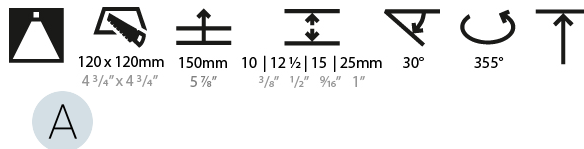

ELECTRICAL

Lamp Type: LED (Zhaga Standard)
Input Wattage (W): 16.5
Total Output Wattage (W): 14.7
Dimming: Dali Dimming
Driver Included: No
Driver Location: Recessed Housing
Driver Type: Constant Current - 120Vac
Driver Class: Class 2
Housing: See Components
Input Voltage (V): 120
Constant Current (MA): 350

LED

Number of LEDs: 1
Max. Delivered Lumen (lm): 770
Nominal Lumen (lm): 1140
CRI: >90 CRI
Lamp Life (hrs): 50000
Upon Request: RGB-W Tunable White Special Color Temperature Special LED

OPTICAL

Reflector°: 20 / 40 / 60
Adjustability: Rotational 355°; Tilt 30°
Upon Request: Special Beam Angles

RATINGS AND CERTIFICATIONS

Certified By: Certified for North American Standards
Zaneen Lighting Inc. © 2024, P.O. Box 3387, Farm 247-9319, www.zaneen.com

For international specifications by adding 'INT' at the end of the existing Model #. For assistance on 'custom' specifications, contact zteam@zaneen.com. In a constant effort to supply the best product, we reserve the right to change specifications or materials without notice. The most recent specification sheets are found at zaneen.com