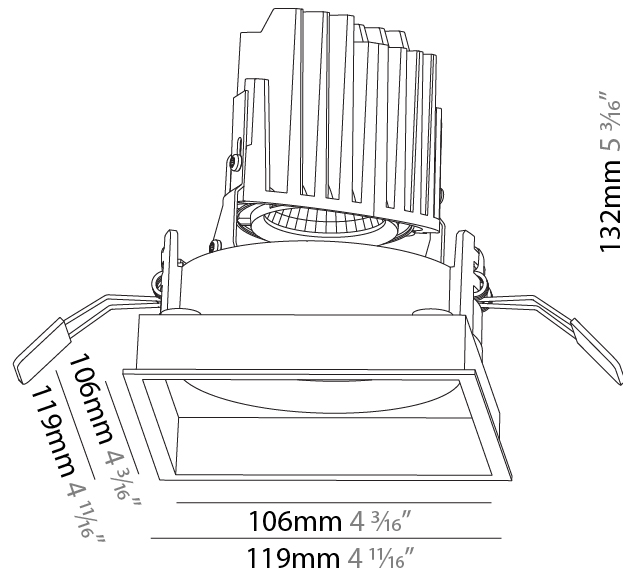

GENERAL

Series: Bioniq
Subseries: Bioniq Square Adjustable
Brand: Prolicht
Division: Architectural
Mounting Type: Recessed
Mounting Location: Ceiling
Subcategory: Downlight

PHYSICAL

Shape: Square
Length (mm): 119
Length (in): 4 11/16
Width (mm): 119
Width (in): 4 11/16
Depth (mm): 132
Depth (in): 5 3/16
Min. Recessing Depth (mm): 150
Min. Recessing Depth (in): 5 7/8
Light Distribution: Adjustable / Downlight
Weight (kg): 0.544
Weight (lbs): 1.2
Fixture Finish: SSR / BKV / CWI / CRY / HAB / UFT / ITA / RUA / FTG / MYG / LOD / PUS / FRO / FUP / KIA / POP / BLS / SPG / MEY / GOH / GUM / CHC / COM / ABZ / JAG / OBR / MOS / ROR
Fixture Material: Aluminum Die Cast
Cut-out Measurements: 114mm / 4 1/2" x 114mm / 4 1/2"

ELECTRICAL

Lamp Type: LED (Zhaga Standard)
Total Output Wattage (W): 15
Dimming: Dali Dimming
Driver Included: No
Driver Location: Recessed Housing
Driver Type: Constant Current - 120Vac
Housing: See components
Input Voltage (V): 120
Constant Current (MA): 350

LED

Number of LEDs: 1
Color Temperature (°K): Warm Dim
Max. Delivered Lumen (lm): 760
Nominal Lumen (lm): 1140
CRI: >90 CRI
Lamp Life (hrs): 50000

OPTICAL

Reflector°: 20 / 40 / 60
Adjustability: Rotational 355°; Tilt 30°

RATINGS AND CERTIFICATIONS

Certified By: Certified for North American Standards
IP rating: IP20